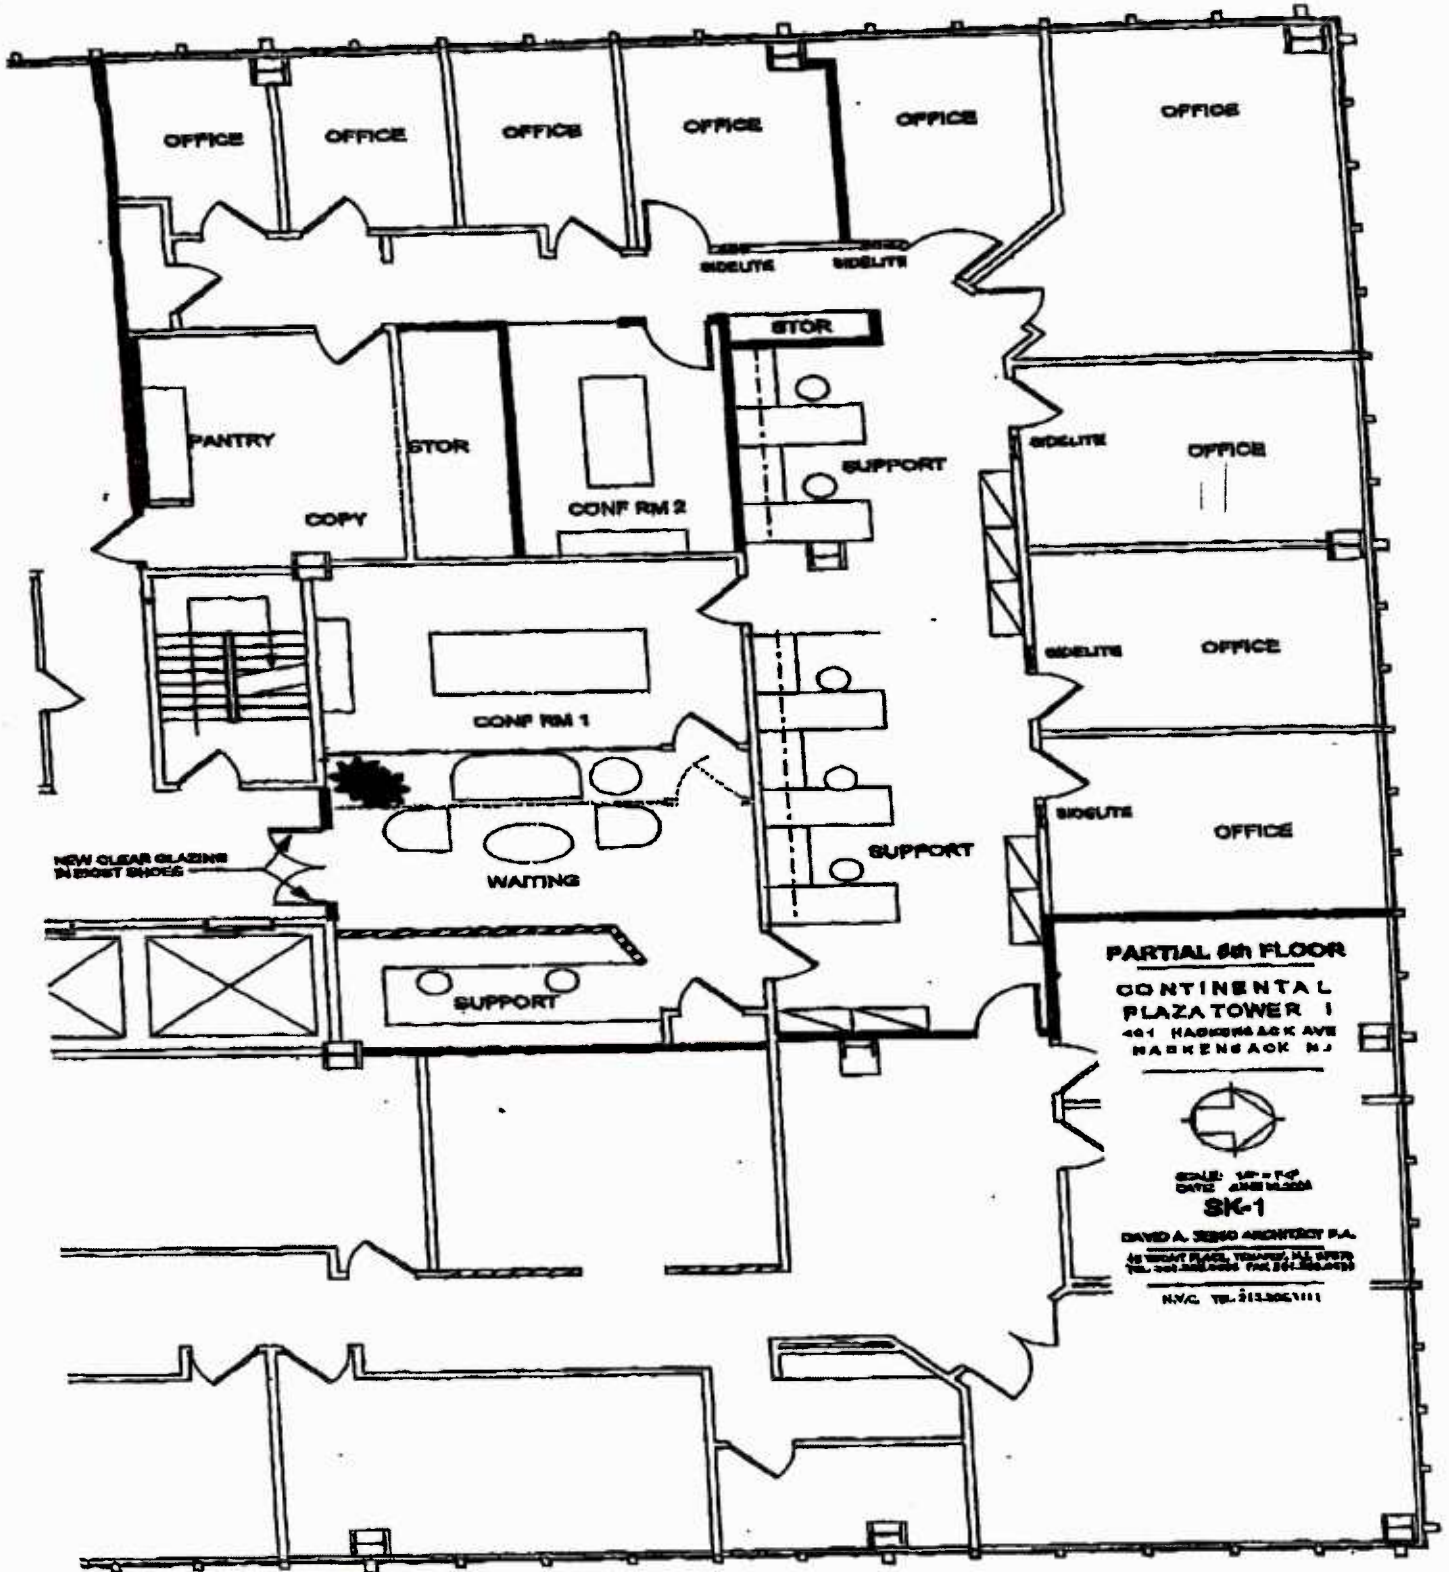

FROM :

PARTIAL 5th FLOOR

CONTINENTAL PLAZA TOWER I
401 HACKENSACK AVE
HACKENSACK NJ

SCALE: 1/4" = 1'-0"
DATE: 06/18/03
SK-1

DAVID A. SIBSO ARCHITECT P.A.
40 WEST PLAZA, TOWSON, MD 21286
TEL: 410.281.0000 FAX: 410.281.0000
NYC TEL: 212.366.1111

Exhibit A

Power Law

5th Floor

4,257/sf

401 Hackensack Ave.